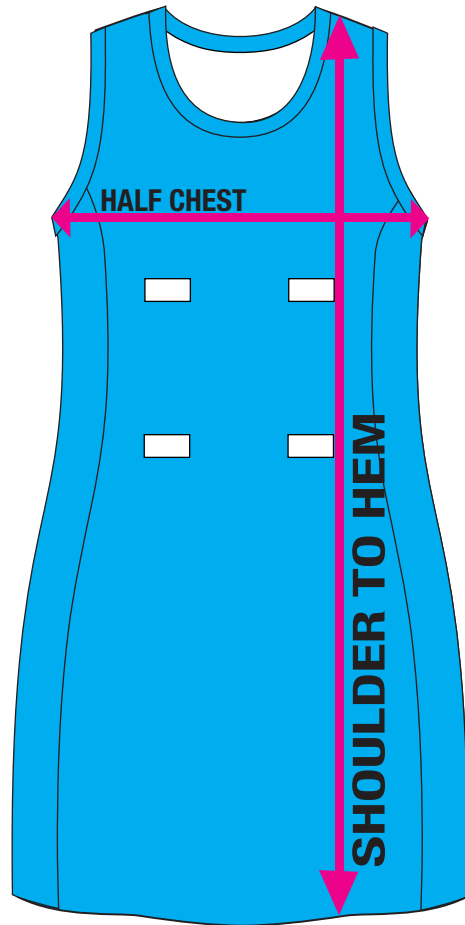

DYENAMIC
SUBLIMATION

Ladies Netball A-Line Dress

Style No: LD001N
Size Range: 8-24

Size	6	8	10	12	14	16	18	20	22	24
Length (from shoulder to hem)	81	82	84	86	88	90	92	94	96	98
Half chest	38	41	43.5	46	48.5	51	53.5	56	58.5	61

All measurements above subject to +/- 1-2cm tolerance