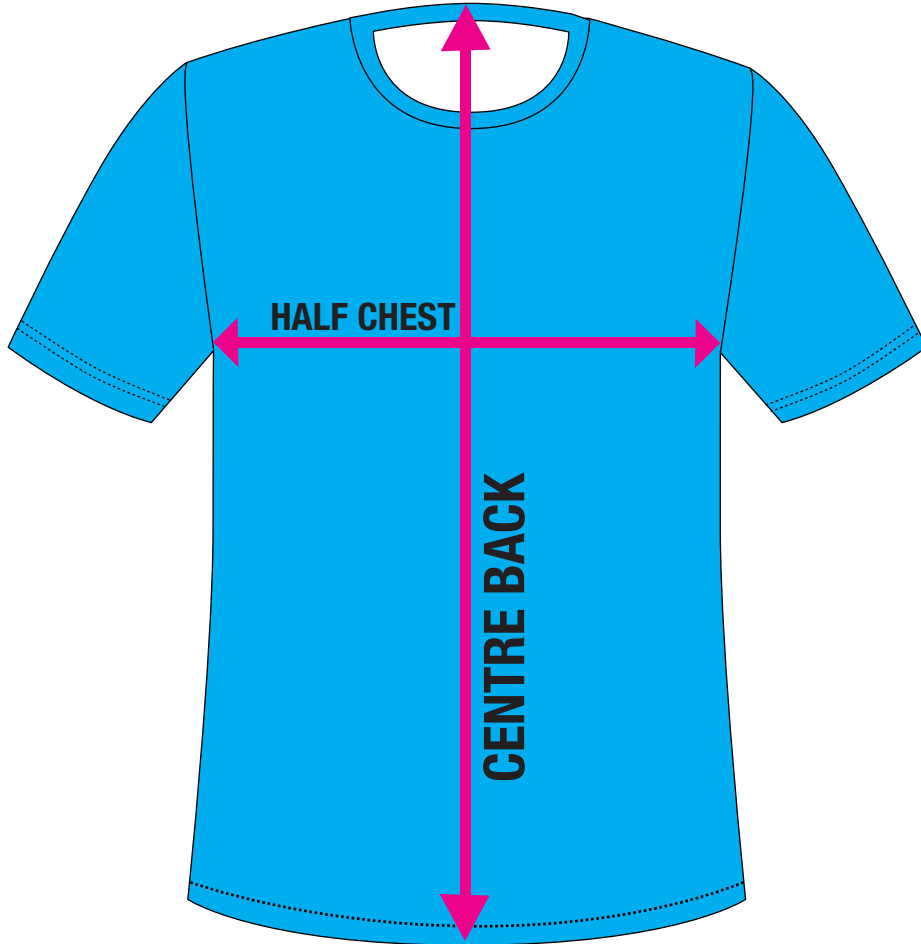

**DYENAMIC**  
**SUBLIMATION**

**Ladies Short Sleeve Round Neck Tee**  
**Style No: LT004SC**  
**Size Range: 8-24**

Size	8	10	12	14	16	18	20	22	24
Half chest (cm)	46.5	49	51.5	54	56.5	59	61.5	64.5	67.5
Centre back (cm)	63	65	67	69	71	73	75	77	79

All measurements above subject to +/- 1-2cm tolerance